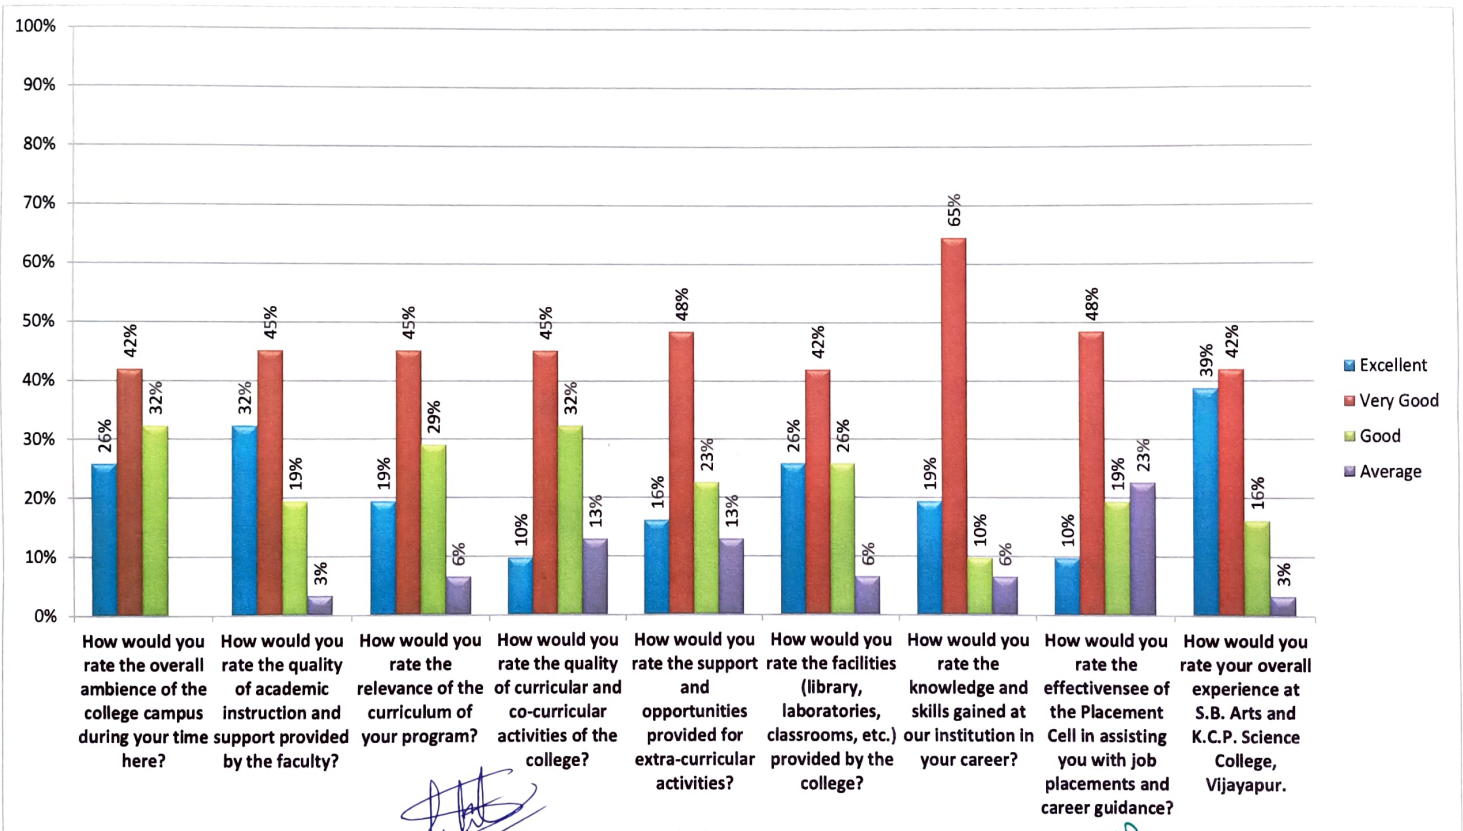

**B.L.D.E.A's S.B.Arts and K.C.P Science College, Vijayapur**  
**Alumni Feedback on Academic Performance and Ambience of the Institution**  
**Year 2023-24**

SL. No	Questions	Excellent	Very Good	Good	Average
1	How would you rate the overall ambience of the college campus during your time here?	26%	42%	32%	-
2	How would you rate the quality of academic instruction and support provided by the faculty?	32%	45%	19%	3%
3	How would you rate the relevance of the curriculum of your program?	19%	45%	29%	6%
4	How would you rate the quality of curricular and co-curricular activities of the college?	10%	45%	32%	13%
5	How would you rate the support and opportunities provided for extra-curricular activities?	16%	48%	23%	13%
6	How would you rate the facilities (library, laboratories, classrooms, etc.) provided by the college?	26%	42%	26%	6%
7	How would you rate the knowledge and skills gained at our institution in your career?	19%	65%	10%	6%
8	How would you rate the effectiveness of the Placement Cell in assisting you with job placements and career guidance?	10%	48%	19%	23%
9	How would you rate your overall experience at S.B. Arts and K.C.P. Science College, Vijayapur.	39%	42%	16%	3%

## Alumni Feedback on Academic Performance and Ambience of the Institution Year 2023-24

  
**IQAC Co-ordinator**  
 S.B.Arts & K.C.P.Science College,  
 Vijayapur.

  
**Principal,**  
 S.B. Arts and KCP Science College  
 VIJAYAPUR